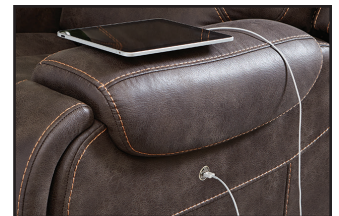

## Titan PL448

*Comfort Zone*<sup>™</sup>  
by GOLDEN

The Titan is medium-sized and offers a stylish, overstuffed seamed back design, plush chaise pad, and numerous standard features providing hours of unmatched comfort. Your positioning options are endless with our 4-Zone Comfort Zone Positioning System, which includes our patented MaxiComfort<sup>®</sup> Positioning, adjustable headrest and adjustable lumbar all operated by our programmable AutoDrive<sup>™</sup> hand control. Other features include a built-in cup holder, wireless smartphone charger, and accessory mount with a table, conveniently located in the open arm design. Also standard is an additional USB charging port for your phone or table located on the side of the chair.

The Titan comes standard with the following comfort and convenience features:

Adjustable Headrest and Lumbar

Accessory Mount with Removable Table

Built-in Cup Holder

Wireless Smartphone Charger

USB Charging Port